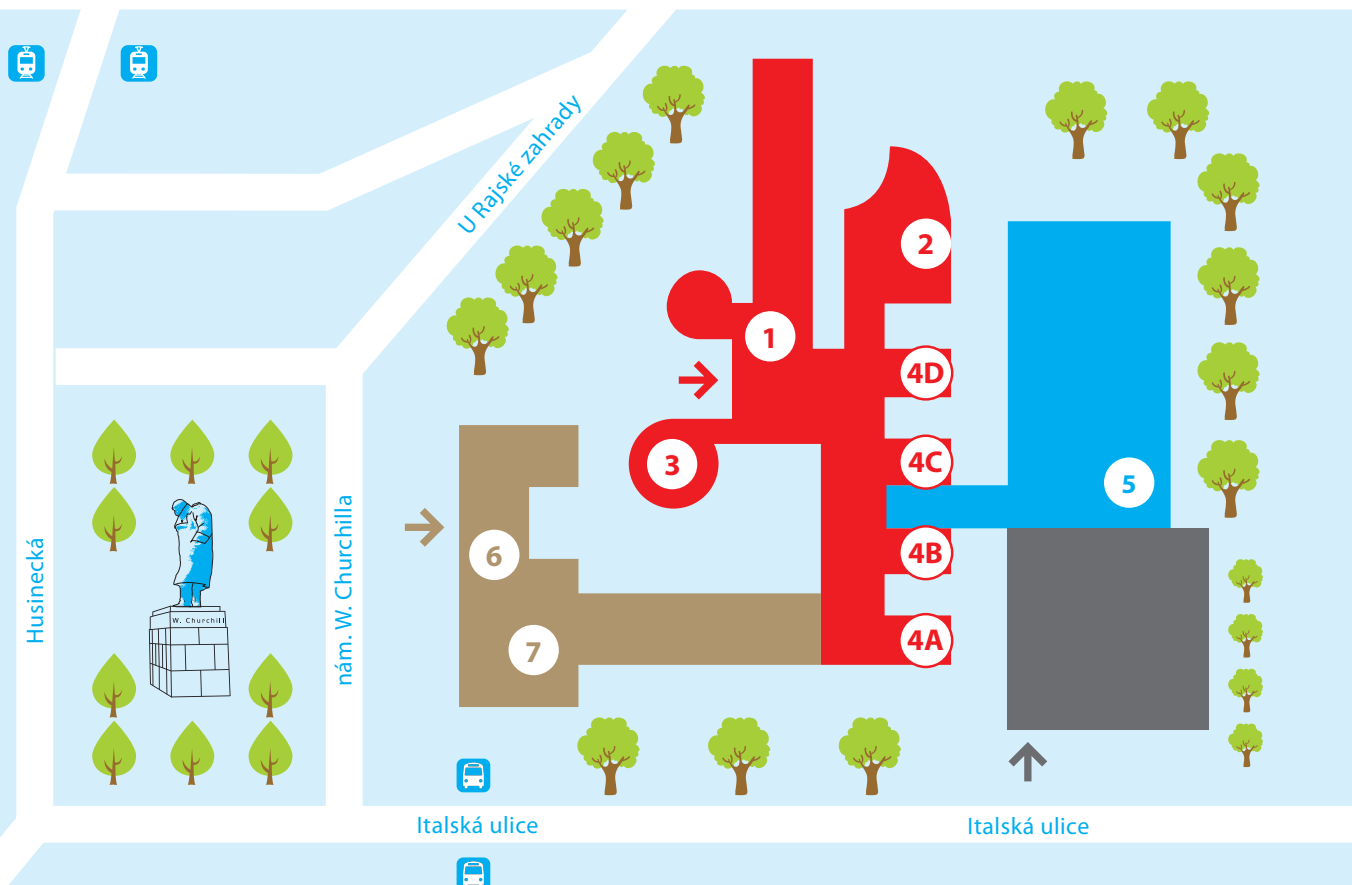

**RB RAJSKA BUILDING**

- 1<sup>st</sup> FLOOR**
  - 5 RB 101 Auditorium
  - Lecture Halls RB
- 2<sup>nd</sup> FLOOR**
  - Classrooms RB
- 3<sup>rd</sup> FLOOR**
  - Faculty of Business Administration
  - HR Department
- 4<sup>th</sup> FLOOR**
  - Faculty of Business Administration, Dean's Office
- 5<sup>th</sup> FLOOR**
  - Bursar's Office
  - International Studies Centre

**IB ITALSKA BUILDING**

- 1<sup>st</sup> FLOOR**
  - Canteen
- 2<sup>nd</sup> FLOOR**
  - Canteen
- 3<sup>rd</sup> FLOOR**
  - Department of Science and Research
  - The Centre for Physical Education and Sports
  - Academic Club

**NB NEW BUILDING**

- GROUND FLOOR**
  - 1 Information Centre
  - 2 Vencovskeho Auditorium
  - 3 Likesova Auditorium
  - 4 Lecture Halls A, B, C, D
- 1<sup>st</sup> FLOOR**
  - Rector's Office
  - Faculty of Finance and Accounting
- 2<sup>nd</sup> FLOOR**
  - Faculty of International Relations
- 3<sup>rd</sup> FLOOR**
  - Faculty of Economics
- 4<sup>th</sup> FLOOR**
  - Faculty of Informatics and Statistics